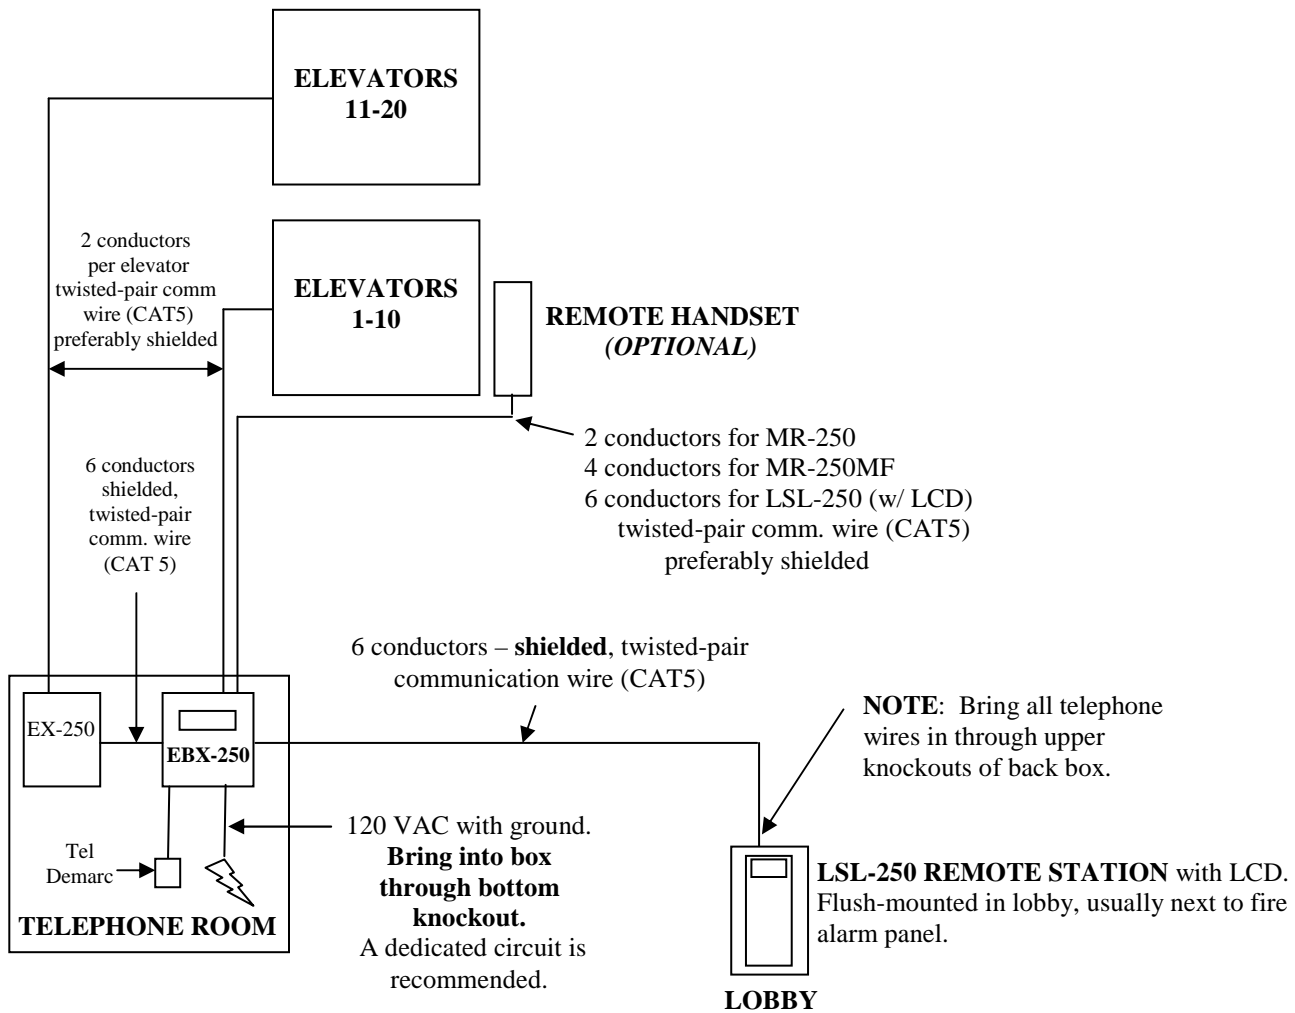

EBX-250 EMERGENCY PHONE CONTROLLER

Typical Building Wiring Diagram

NOTE: This wiring diagram supersedes the wiring diagram provided with the LS-250 Rescue Station.