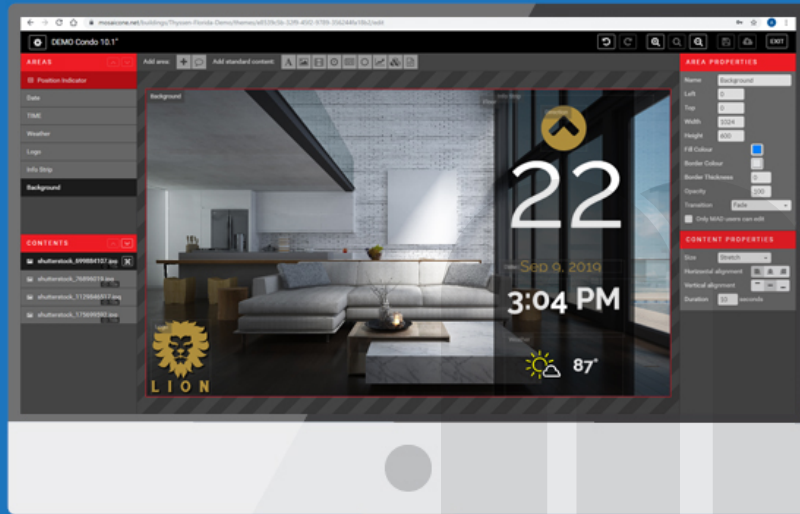

STEP 2

Manage all your devices in one place, set up automatically by MAD.

Schedule displays days, weeks or months advance.

back

next

home

STEP 3

Fully customize themes for your digital signage and/or PI directly through your web browser.

back

next

home

STEP 4

Preview and publish your content from anywhere, any time.

back

home