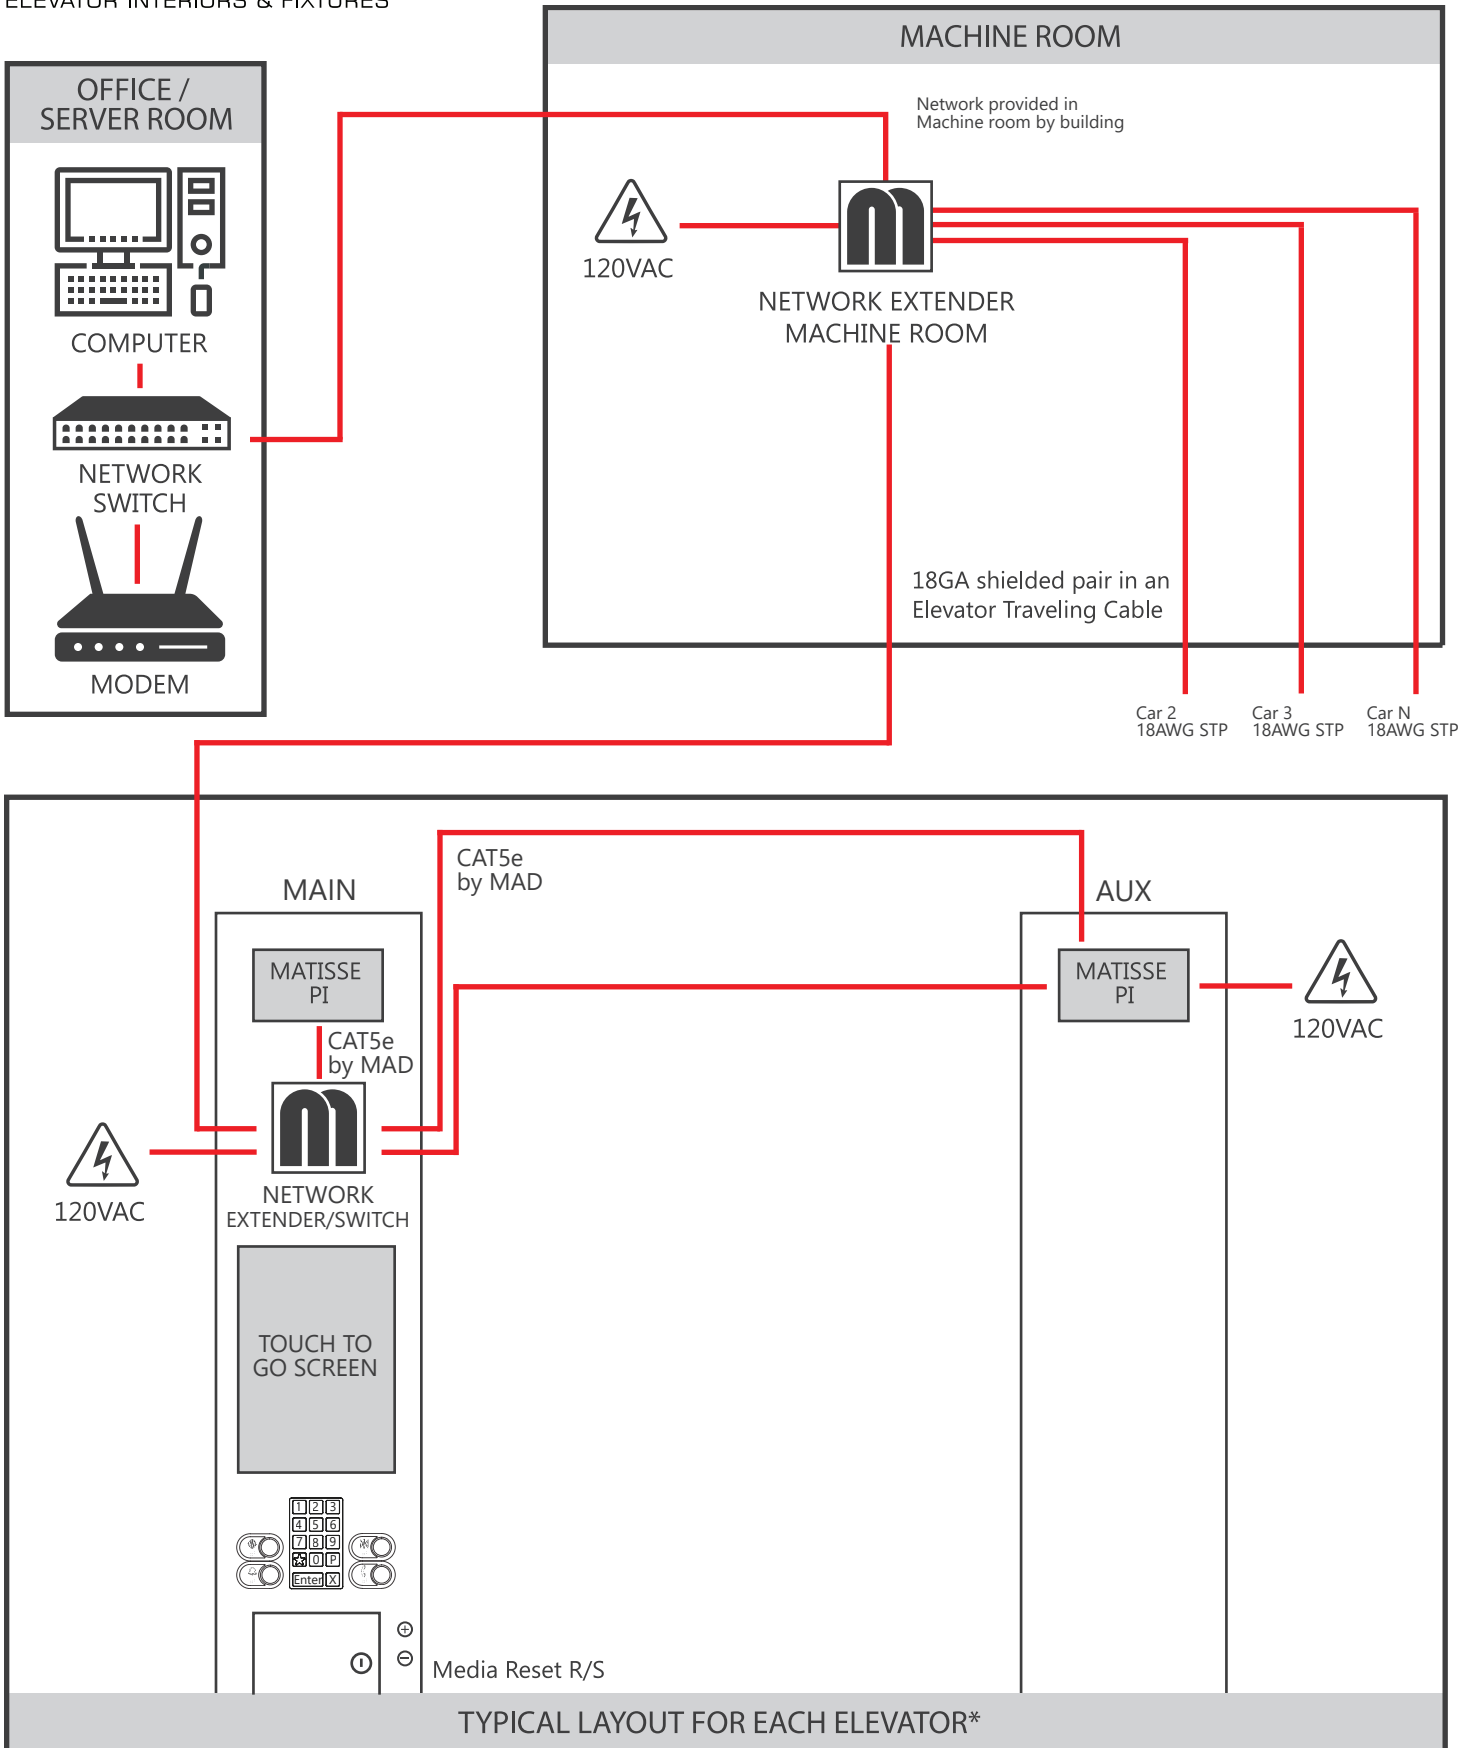

WIRING DIAGRAM: MAD MEDIA BOX

* Typical layout depending on equipment needed. All devices supplied by MAD. CATe cables are not provided.